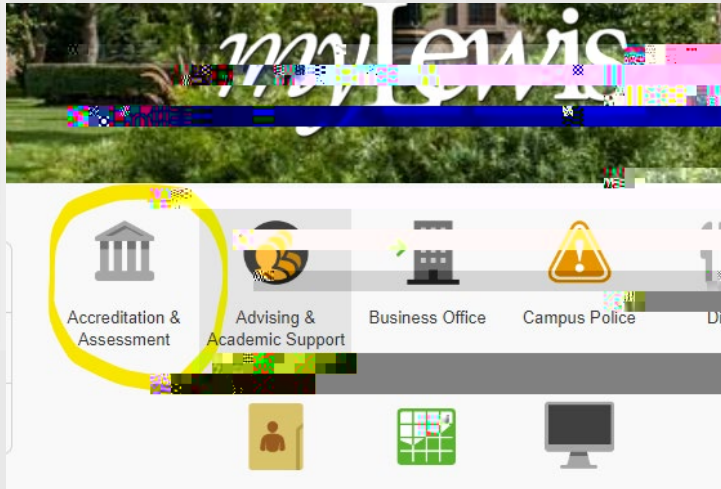

# Logging into Student Learning & Licensure

- Single Sign On in myLewisPortal
- Log into youmyLewisPortal
- Accreditation & Assessment tab
- Watermark Tool
- Student Learning & Licensure

# Your screen once logged in.

In Progress tab shows your courses and you can filter by Term or Course